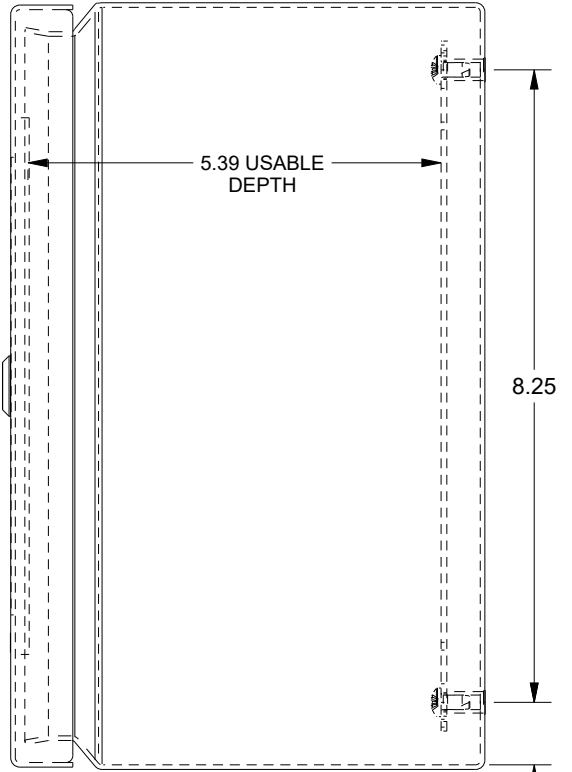

## SCE-10086ELJW

TOP VIEW

LEFT SIDE VIEW

FRONT VIEW

RIGHT SIDE VIEW

EXTERNAL REAR VIEW

BOTTOM VIEW

.82 I.D.