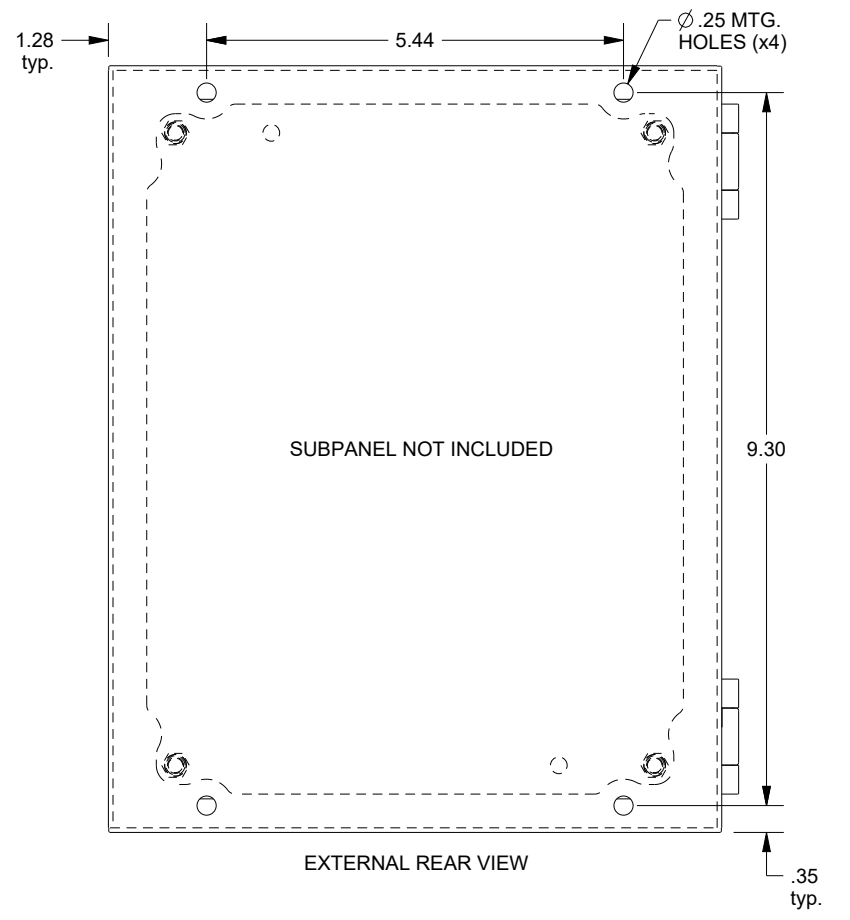

## SCE-10086ELJW

TOP VIEW

LEFT SIDE VIEW

FRONT VIEW

RIGHT SIDE VIEW

EXTERNAL REAR VIEW

BOTTOM VIEW

.82 I.D.