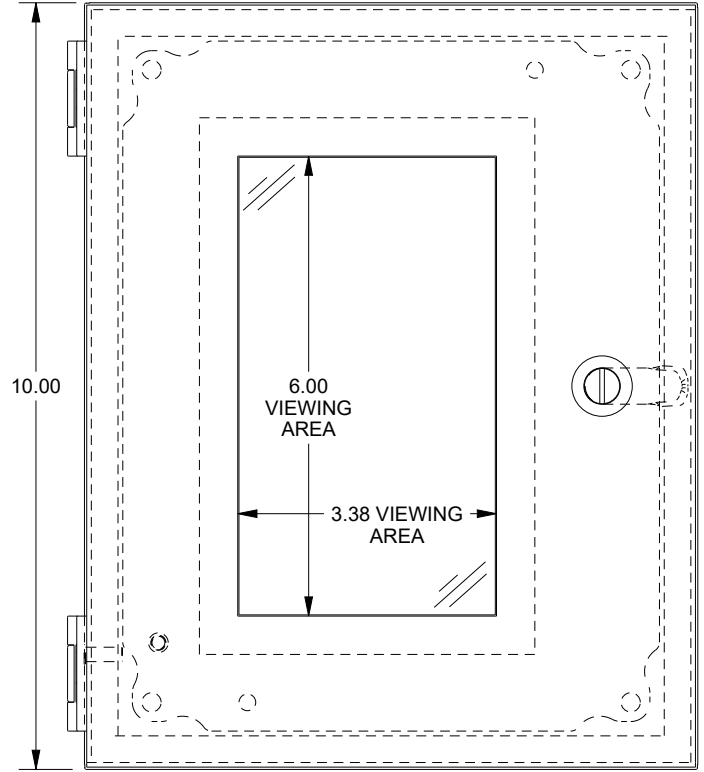

## SCE-10086ELJW

TOP VIEW

LEFT SIDE VIEW

FRONT VIEW

RIGHT SIDE VIEW

EXTERNAL REAR VIEW

BOTTOM VIEW

.82 I.D.