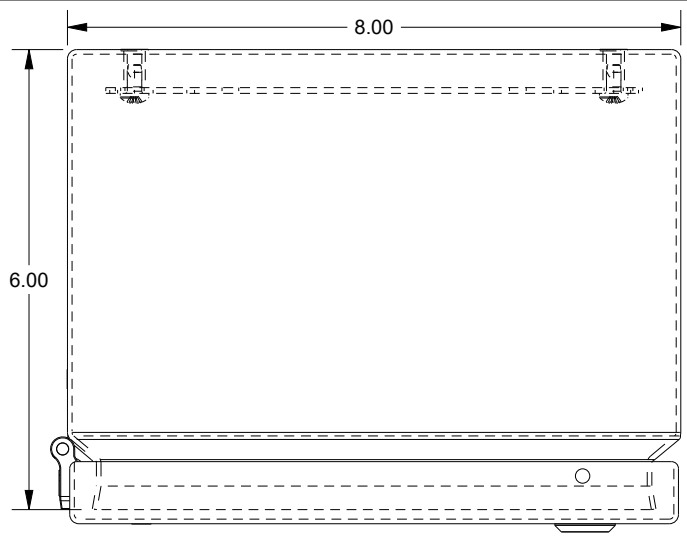

## SCE-10086ELJW

TOP VIEW

LEFT SIDE VIEW

FRONT VIEW

RIGHT SIDE VIEW

EXTERNAL REAR VIEW

BOTTOM VIEW

.82 I.D.