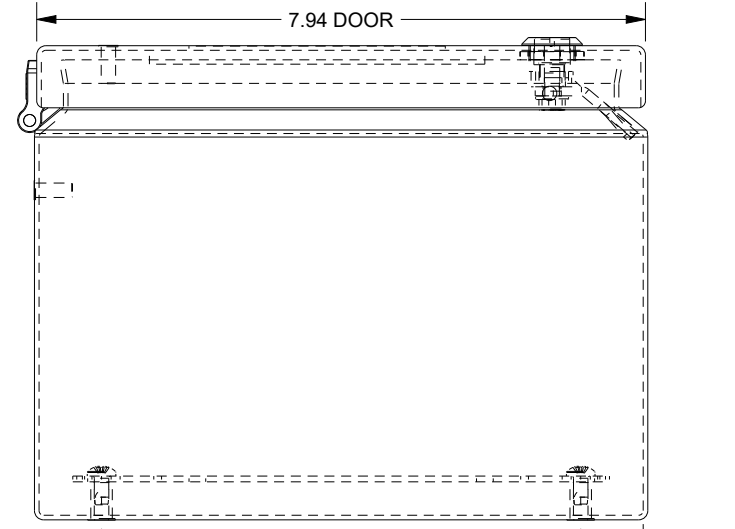

## SCE-10086ELJW

TOP VIEW

LEFT SIDE VIEW

FRONT VIEW

RIGHT SIDE VIEW

EXTERNAL REAR VIEW

BOTTOM VIEW

.82 I.D.