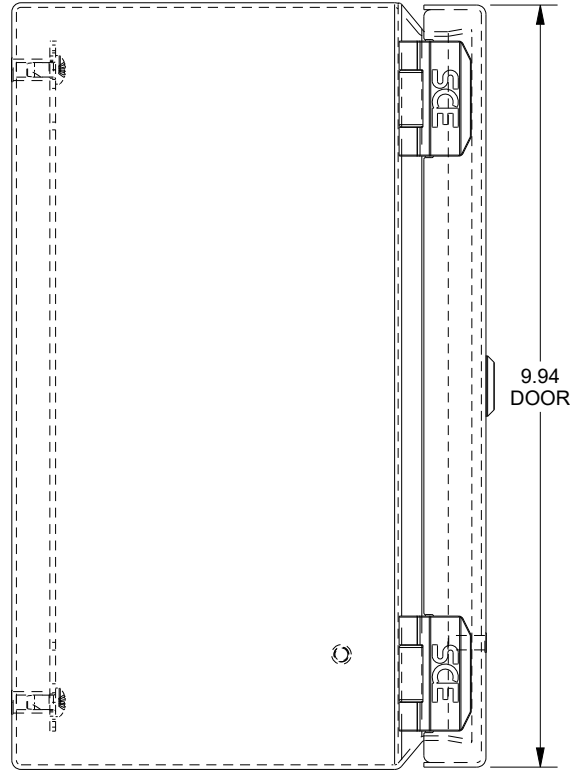

## SCE-10086ELJW

TOP VIEW

LEFT SIDE VIEW

FRONT VIEW

RIGHT SIDE VIEW

EXTERNAL REAR VIEW

BOTTOM VIEW

.82 I.D.